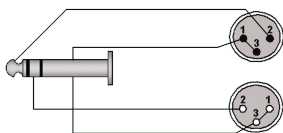

Product information:

The REF709 is fitted with one XLR male and one XLR female connector on one side and one stereo jack male connector on the other side, the construction is made using the RIG44 cable. The easy to handle PVC jacket is excellent for fixed indoor and mobile applications. The RIG series cables are very high quality signal cables for indoor, fixed or mobile applications. They have a PVC jacket and are very easy to handle. The tin plated inner conductors are fitted with a durable tin plated copper shielding and an extra Aluminium -mylar foil. This gives an excellent protection against interference of all kinds such as electromagnetic fields produced by dimmers, electric motors or power cables. The RIG series cables are "all-round" signal cables which are suited for all kinds of applications where the best reliable signal transmission is needed. The premade cable comes in lengths of 5 meters.

Components:

- CableType: RIG44 - RIG44 signal cable

Properties:

Product Features:

Application null

Wiring Diagrams:

Variants:

- REF709/3-H - 3 meter - hanger
- REF709/5 - 5 meter
- REF709/5-H - 5 meter - hanger