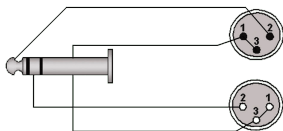

Product information:

The REF709 is fitted with one XLR male and one XLR female connector on one side and one stereo jack male connector on the other side, the construction is made using the RIG44 cable. The easy to handle PVC jacket is excellent for fixed indoor and mobile applications. The RIG series cables are very high quality signal cables for indoor, fixed or mobile applications. They have a PVC jacket and are very easy to handle. The tin plated inner conductors are fitted with a durable tin plated copper shielding and an extra Aluminium -mylar foil. This gives an excellent protection against interference of all kinds such as electromagnetic fields produced by dimmers, electric motors or power cables. The RIG series cables are "all-round" signal cables which are suited for all kinds of applications where the best reliable signal transmission is needed. The premade cable comes in lengths of 5 meters.

Components:

- CableType: RIG44 - RIG44 signal cable

Properties:

Product Features:

Application null

Wiring Diagrams:

Variants:

- REF709/3-H - 3 meter - hanger
- REF709/5 - 5 meter
- REF709/5-H - 5 meter - hanger