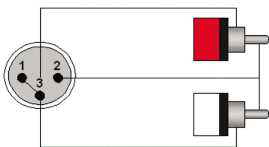

Wiring Diagrams:

Variants:

- REF703/1.5-H - 1.5 meter - hanger