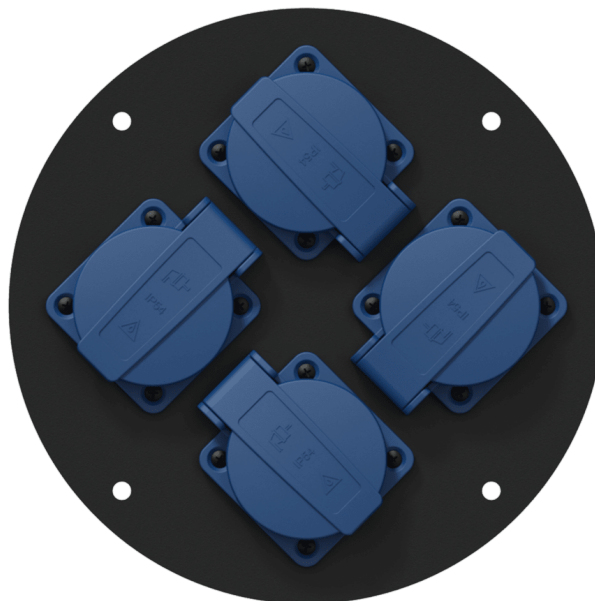

Product information:

The CRP244 is an optional center plate which can be assembled to the professional CDM310 cable reel. It contains four pre-wired power sockets with hinged lids, providing a fast and reliable power solution with IP54 protection. The CRP244 comes available in two versions with French (CRP244F) and German (CRP244G) type power sockets. Please look for your local regulation to know which type of connector is allowed in your territory.

Product Features:

Application	null
Series	null

Variants:

- CRP244F - French connectors
- CRP244G - German connectors