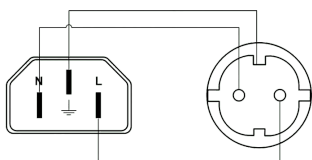

CAB446-G

Power cable - euro power male - schuko power female - German -
3 x 1.5 mm²

Product information:

The CAB446 is cable that is made for connecting mains power from a Euro power socket to an Schuko power socket. The cable is provided with a Euro power male to a Schuko power female connector. The power cable contains 3 conductors with a section of 1.5 mm². Please look for your local regulation to know which type of connector is allowed in your territory.

Components:

- CableType: H07RN-F3G1.5 - Power cable

Properties:

Product Features:

Application null

Wiring Diagrams:

Variants:

- CAB446/1.5-G - 1,5 meter