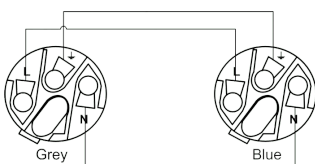

Components:

- CableType: H07RN-F3G2.5 - Power cable - H07RN-F 3G2.5 - 3 x 2.5 mm² - 13 AWG
- Connector: NAC3FCA - Lockable cable connector, power-in
- Connector: NAC3FCB - Lockable cable connector, power-out

Certification:

Properties:

Product Features:

Application null

Wiring Diagrams:

Variants:

- CAB440/5 - 5 meter