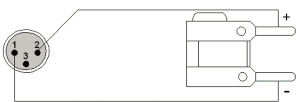

Wiring Diagrams:

Variants:

- CAB304/1.5 - 1,5 meter