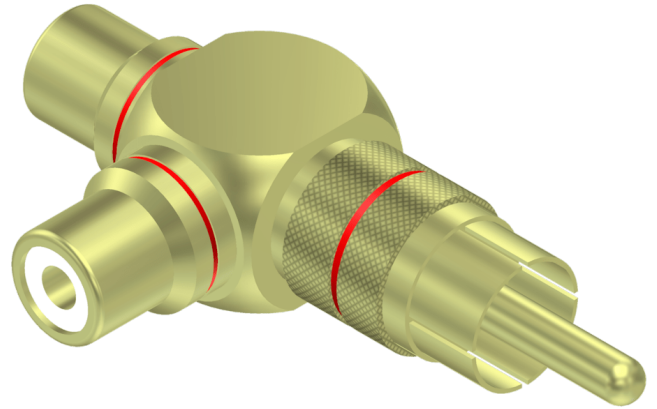

Product information:

The VC220 is a male to two female RCA/Cinch adapter for combining two audio signals or splitting an audio signal in two. The durable metal housing offers an overall RF protection and electromagnetic shielding.

Properties:

Product Features:

Application null

null

Series

null

Variants:

- VC220 - Adapter