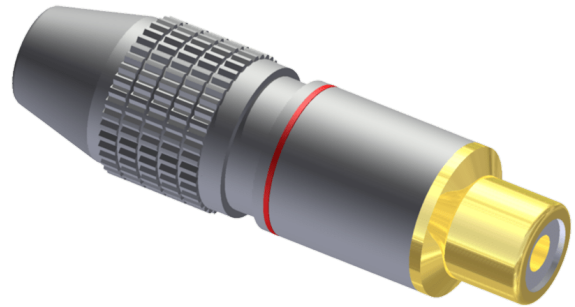

VC210

Cable connector - RCA/Cinch female - pair

Product Features:

Application	null
	null
Series	null

Variants:

- VC210 - Connector
- VC210-P - Connector 25 pcs box