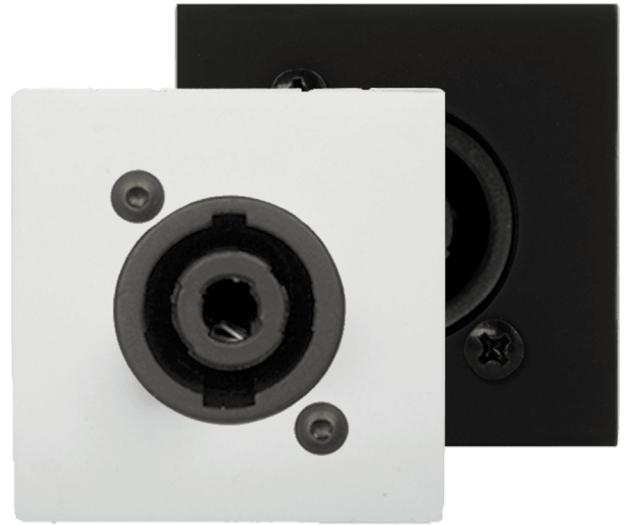

CP43SPE

Connection plate - d-size speaker - bticino

Product information:

Connection plate with Neutrik Speakon connector, designed to be used with bTicino installation materials. Available in Black (/B) & White (/W). (Mounting frame and cover plate not included)

Product Features:

Application	null
Series	null

Variants:

- CP43SPE/W - White version