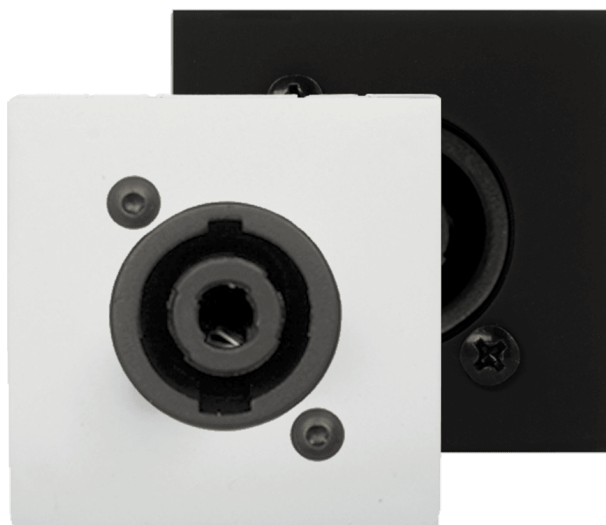

CP43SPE

Connection plate - d-size speaker - bticino

Product information:

Connection plate with Neutrik Speakon connector, designed to be used with bTicino installation materials. Available in Black (/B) & White (/W). (Mounting frame and cover plate not included)

Product Features:

| | |
|-------------|------|
| Application | null |
| Series | null |

Variants:

- CP43SPE/W - White version