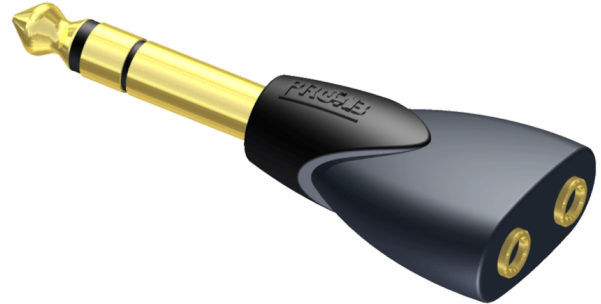

Product information:

The CLP208 is an adaptor from two female 3.5mm jack stereo connectors to one male jack stereo 6.3mm connector for splitting a headphone signal from a DJ mixer or audio device. The firm molding over the connector ensures an isolation from the ground and gives a solid feel.