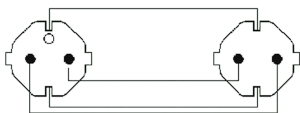

Product information:

The CAB475-G is an extension power cable schuko male and female connectors. The cable is provided with a female schuko power connector and a male schuko power connector on the other end of the cable. The power cable contains 3 conductors with a section of 1.5 mm². Please look for your local regulation to know which type of connector is allowed in your territory.

Components:

- CableType: H05VV-F3G1.5 - Power cable

Properties:

Product Features:

Application null

null

Wiring Diagrams:

Variants:

- CAB475/1.5-G - German - 1.5 meter
- CAB475/3-G - German - 3 meter
- CAB475/5-G - German - 5 meter
- CAB475/10-G - German - 10 meter