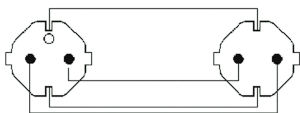

Wiring Diagrams:

Variants:

- CAB475/1.5-G - German - 1.5 meter
- CAB475/3-G - German - 3 meter
- CAB475/5-G - German - 5 meter
- CAB475/10-G - German - 10 meter