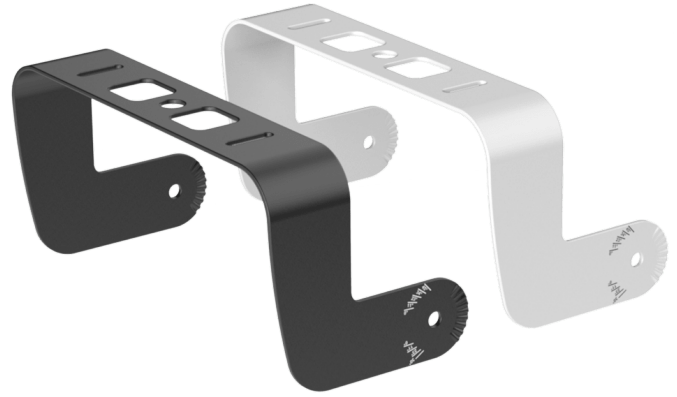

Highlights:

- For horizontal and vertical placement
- null

Product information:

You can rely on the MBK455 angled mounting bracket set* for an extra inclination of 90° for the ARES5A when needed. This 90° bracket makes it possible to mount the ARES5A set to a smartboard or trolley neatly concealing the bracket away. The MBK455 is also perfectly suited for mounting to various ceiling surfaces.

*ARES5A not included with the MBK455 bracket system.

Product Features:

Mounting	null
Weight	1.014 lb (pair)
Construction	Zinc plated steel 2 mm
Finish	Structured powder coating
Colours	Black (RAL9005) (MBK455/B)
	White (RAL9003) (MBK455/W)

Variants:

- MBK455/B - Black version
- MBK455/W - White version