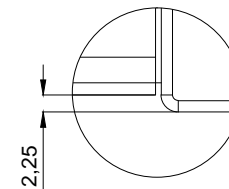

SECTION A - A

A (1 : 1)

B (1 : 1)

IS310

Product description:
19" STANDARD SHELF - 3 UNITS

Weight:

2,73 kg

Outer dimensions:
(w x h x d)

483 x 132,5 x 331,5

Unit height:

3 HE