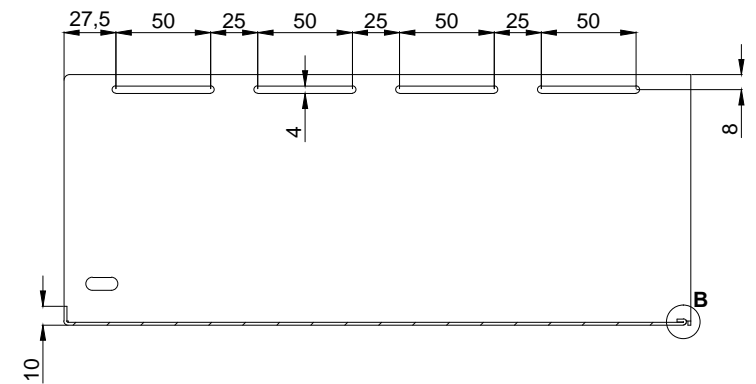

SECTION A - A

A (1 : 1)

B (1 : 1)

IS310

Product description:
19" STANDARD SHELF - 3 UNITS

Weight:

2,73 kg

Outer dimensions:
(w x h x d)

483 x 132,5 x 331,5

Unit height:

3 HE